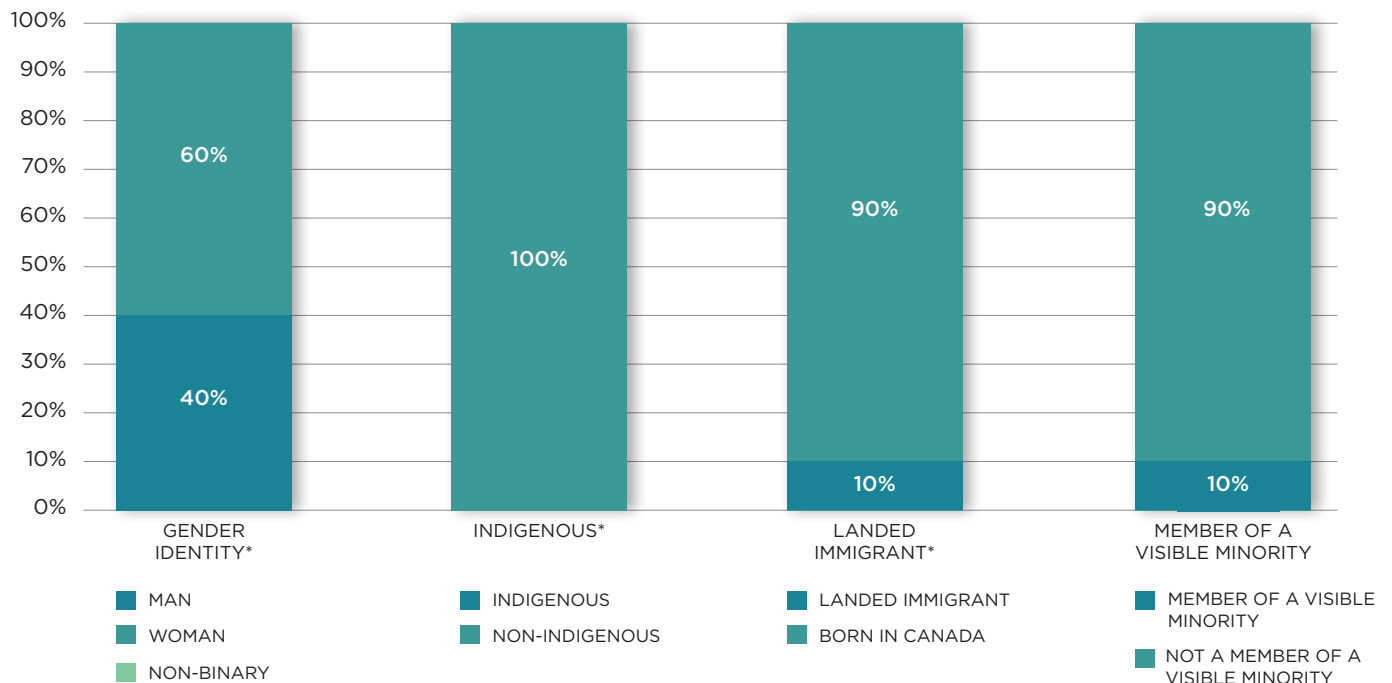

BOARD MEMBER AREA OF EXPERTISE

BOARD MEMBER DEMOGRAPHICS

***Gender Identity** choices included man, woman, non-binary. Non-binary refers to an individual who identifies with elements of both man and woman, with another gender entirely or perhaps no gender at all.

***Indigenous peoples** is a collective name for the original peoples of Canada and their descendants. In a Canadian context, this refers to those who identify as First Nations, Inuit, or Métis.

***Landed Immigrant** refers to a person who was born outside of Canada.

***A Member of a Visible Minority** is defined as a person, other than an Indigenous person, who is either non-Caucasian in race or non-white in colour or both.

BOARD MEMBER ORGANIZATION DEMOGRAPHICS

BOARD MEMBER EMPLOYMENT SECTOR