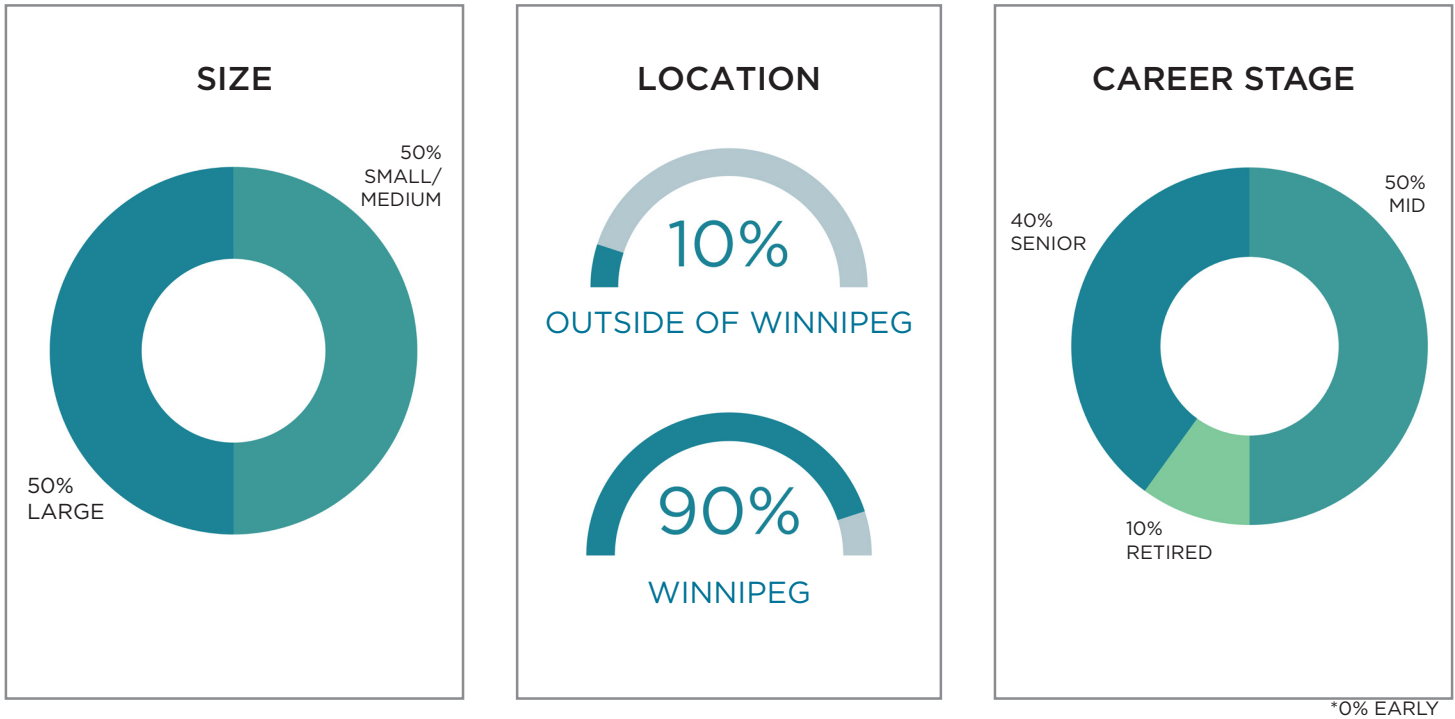

BOARD MEMBER AREA OF EXPERTISE

BOARD MEMBER DEMOGRAPHICS

***Gender Identity** choices included man, woman, non-binary. Non-binary refers to an individual who identifies with elements of both man and woman, with another gender entirely or perhaps no gender at all.

***Indigenous peoples** is a collective name for the original peoples of Canada and their descendants. In a Canadian context, this refers to those who identify as First Nations, Inuit, or Métis.

***Landed Immigrant** refers to a person who was born outside of Canada.

***A Member of a Visible Minority** is defined as a person, other than an Indigenous person, who is either non-Caucasian in race or non-white in colour or both.

BOARD MEMBER ORGANIZATION DEMOGRAPHICS

BOARD MEMBER EMPLOYMENT SECTOR