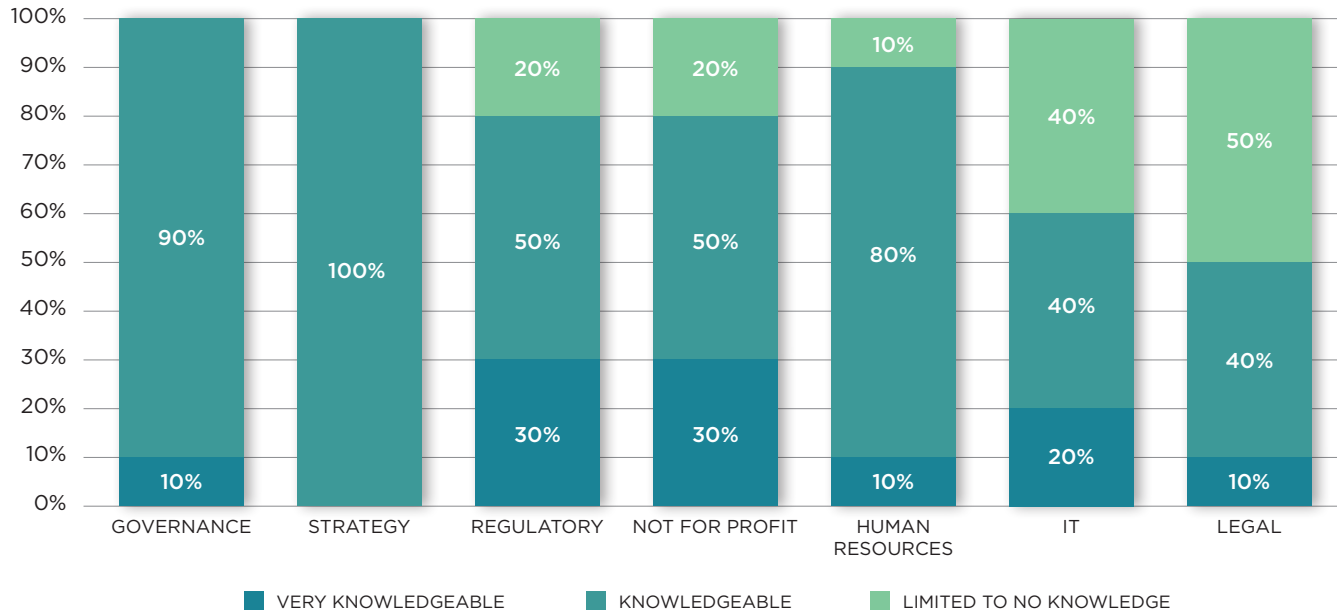

BOARD MEMBER AREA OF EXPERTISE

BOARD MEMBER DEMOGRAPHICS

***Gender Identity** choices included man, woman, non-binary. Non-binary refers to an individual who identifies with elements of both man and woman, with another gender entirely or perhaps no gender at all.

***Indigenous peoples** is a collective name for the original peoples of Canada and their descendants. In a Canadian context, this refers to those who identify as First Nations, Inuit, or Métis.

***Landed Immigrant** refers to a person who was born outside of Canada.

***A Member of a Visible Minority** is defined as a person, other than an Indigenous person, who is either non-Caucasian in race or non-white in colour or both.

BOARD MEMBER ORGANIZATION DEMOGRAPHICS

BOARD MEMBER EMPLOYMENT SECTOR